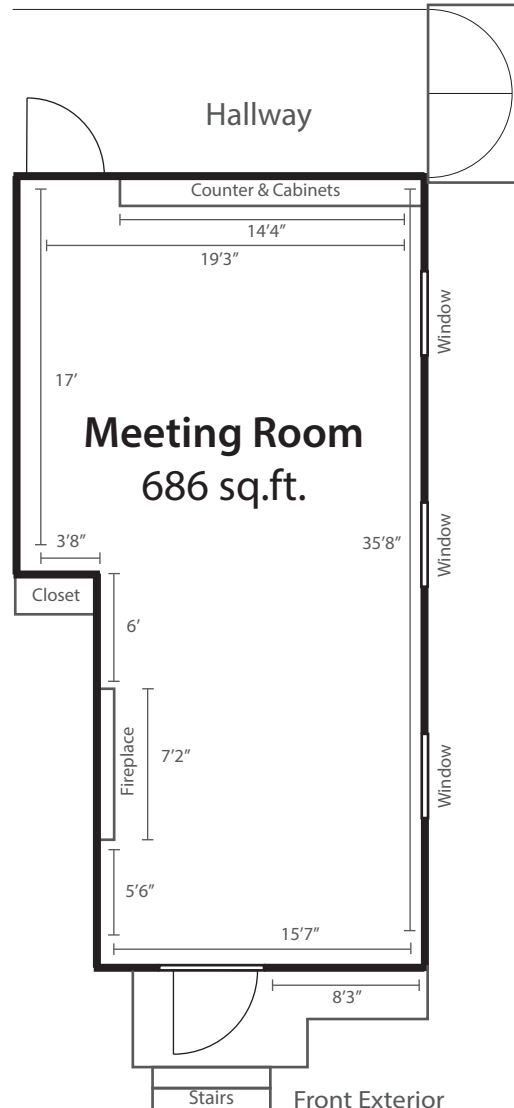

BIGHORN MEADOWS
RADIUM HOT SPRINGS - BRITISH COLUMBIA
RESORT

Meeting Room Capacities:

| | |
|----------------|-----------|
| Reception: | 50 people |
| Theatre Style: | 40 people |
| Banquet: | 36 people |
| Classroom: | 24 people |
| Hollow Square: | 20 people |
| Boardroom: | 16 people |
| U-Shape: | 16 people |